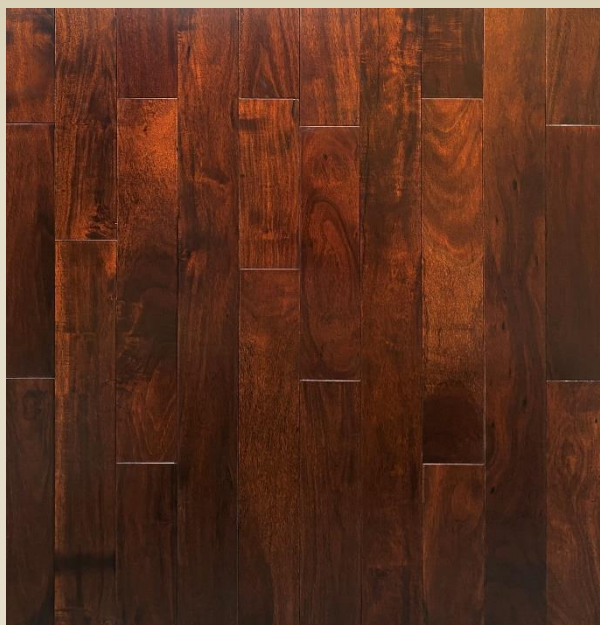

Acacia Exotic

Solid Smooth

Small Leaf Acacia

25 Year Residential Warranty

www.mountainscapesflooring.com

Follow NWFA Guidelines for Installation

Blonde

Natural Walnut

Black Walnut

Tigerwood

Plank Size	SF/Box	Locking	WT/Box	Boxes/ Pallet	Aluminum Oxide
3" x 3/4" x RL	20.63	T&G	65	52	Yes
3 5/8" x 3/4" x RL	21.09	T&G	68	50	Yes