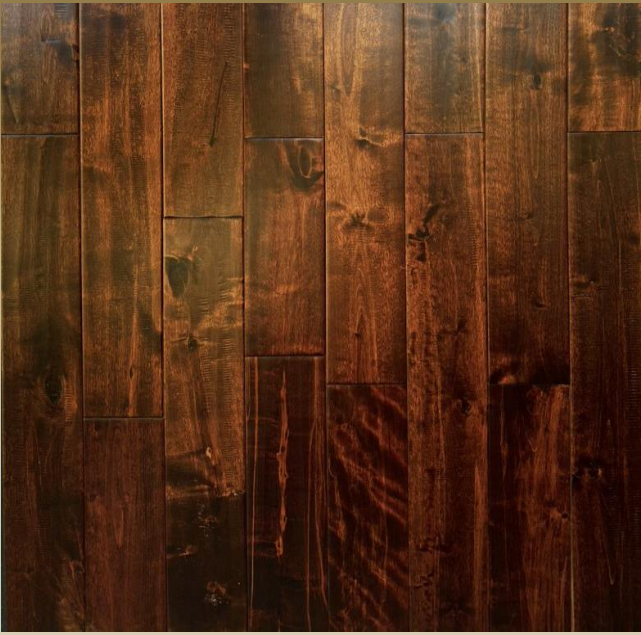

Canadian Birch

*Solid Handscraped
Birch*

25 Year Residential Warranty

Follow NWFA Guidelines for Installation

www.mountainscapesflooring.com

Natural

Castlewood

Skyline