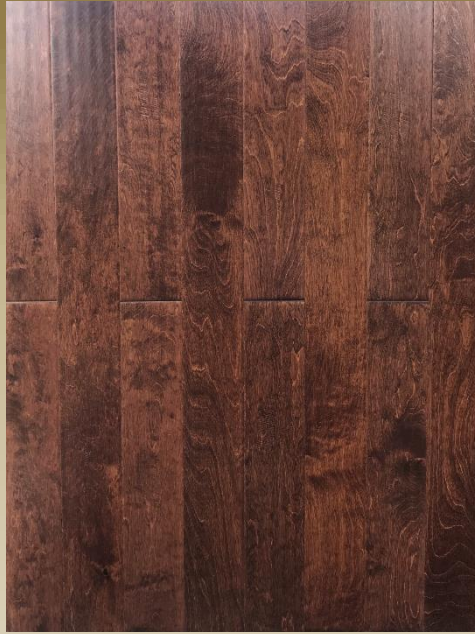

Mill Creek

The Grove

Southpark

Lakewood

Providence

Woodfield

Plank Size

5" x 3/8" x RL