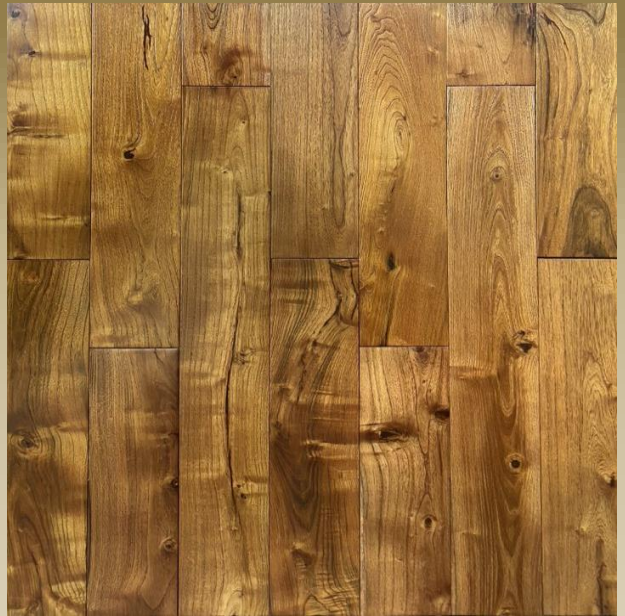

# Shimmering Peaks

*Solid Hand Scraped Teak*  
*25 Year Residential Warranty*

[www.mountainscapesflooring.com](http://www.mountainscapesflooring.com)

Follow NWFA Guidelines for Installation

Glacial

Chateau