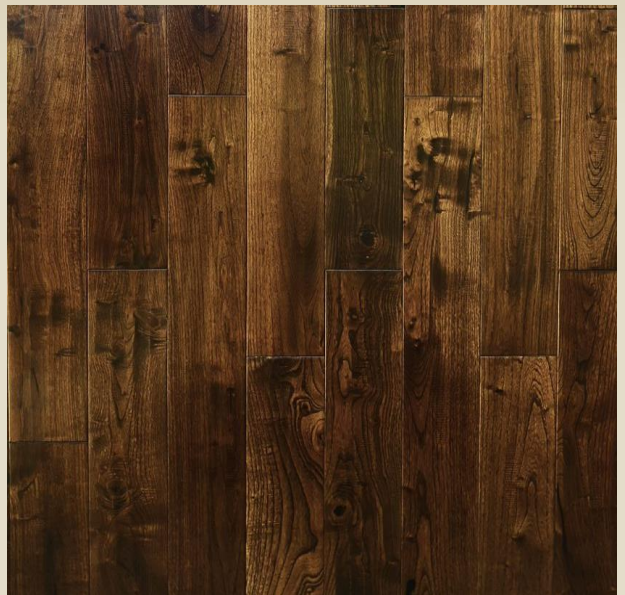

Syrup

Plank Size	SF/Box	Locking	WT/Box	Boxes/ Pallet	Aluminum Oxide
5" x 3/4" x RL	23.25	T&G	71 Lbs	40	Yes