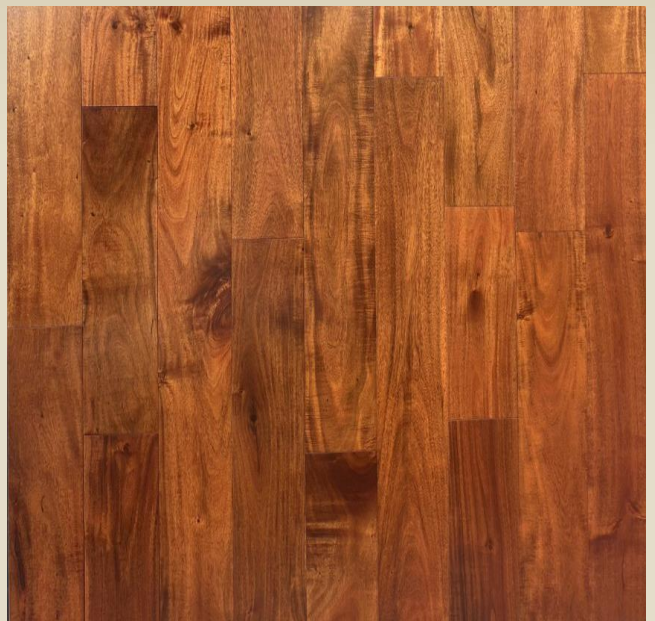

Sicilian Coast

Solid Smooth

Mid Leaf Acacia

25 Year Residential Warranty

www.mountainscapesflooring.com

Follow NWFA Guidelines for Installation

Tigerwood

Plank Size	SF/Box	Locking	WT/Box	Boxes/ Pallet	Aluminum Oxide
5" x 3/4" x RL	23.25	T&G	70 Lbs	40	Yes